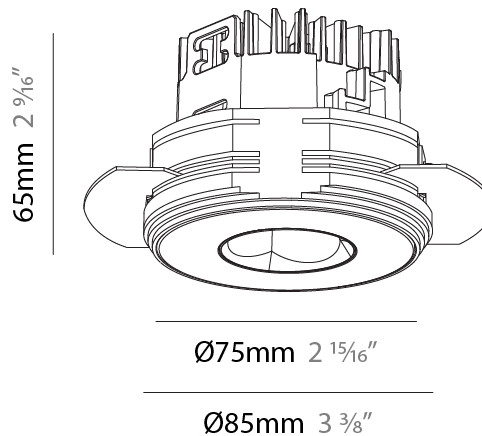

Series: Oiko Pro
Subseries: Oiko Pro Round
Brand: Prolicht
Division: Architectural
Mounting Type: Trimless
Mounting Location: Ceiling
Subcategory: Downlight

PHYSICAL

Shape: Round
Diameter (mm): 75
Diameter (in): 2 15/16
Height (mm): 65
Height (in): 2 9/16
Ceiling Thickness (mm): 10 / 12.5 / 15 / 25
Ceiling Thickness (in): 3/8 or 1/2 or 9/16 or 1
Min. Recessing Depth (mm): 70
Min. Recessing Depth (in): 2 3/4
Light Distribution: Direct
Diffuser: Lens Pack - Spread Lens / Linear Spread Lens / Honeycomb Louver
Fixture Finish: SSR / BKV / CWI / CRY / HAB / UFT / ITA / RUA / FTG / MYG / LOD / PUS / FRO / FUP / KIA / POP / BLS / SPG / MEY / GOH / GUM / CHC / COM / ABZ / JAG / OBR / MOS / ROR
Fixture Material: Aluminum Die Cast
Cut-out Measurements: 68mm / 2 11/16" Diameter

ELECTRICAL

Lamp Type: LED (Zhaga Standard)
Input Wattage (W): 15
Total Output Wattage (W): 13.6
Dimming: Tri-Mode (Non-Dimming and Phase Dimming (120Vac only) and 0-10V Dimming)
Driver Included: No
Driver Location: Recessed Housing
Driver Type: Constant Current - Universal
Driver Class: Class 2
Input Voltage (V): 120 - 277
Constant Current (MA): 350

LED

Color Temperature (°K): 2700 / 3000 / 3500 / 4000
Max. Delivered Lumen (lm): 1295 / 1377 / 1442 / 1455
Nominal Lumen (lm): 1566 / 1665 / 1743 / 1759
CRI: >90 CRI
Lamp Life (hrs): 50000

OPTICAL

Reflector°: 34
Adjustability: Fixed

RATINGS AND CERTIFICATIONS

Certified By: Certified for North American Standards
IP rating: IP20