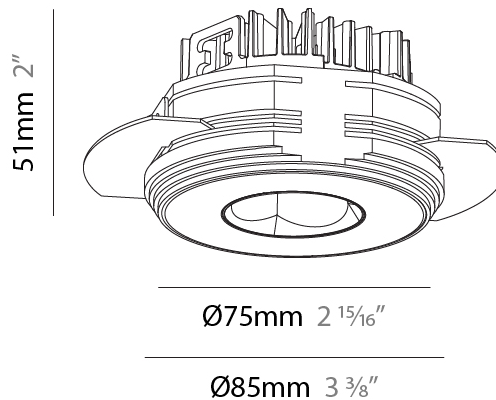

GENERAL

Series: Oiko Pro
Subseries: Oiko Pro Round
Brand: Prolicht
Division: Architectural
Mounting Type: Trimless
Mounting Location: Ceiling
Subcategory: Downlight

PHYSICAL

Shape: Round
Diameter (mm): 75
Diameter (in): 2 ¹⁵/₁₆
Height (mm): 51
Height (in): 2
Ceiling Thickness (mm): 10 / 12.5 / 15 / 25
Ceiling Thickness (in): 3/8 or 1/2 or 9/16 or 1
Min. Recessing Depth (mm): 55
Min. Recessing Depth (in): 2 ³/₁₆
Light Distribution: Direct
Diffuser: Lens Pack - Spread Lens / Linear Spread Lens / Honeycomb Louver
Fixture Finish: SSR / BKV / CWI / CRY / HAB / UFT / ITA / RUA / FTG / MYG / LOD / PUS / FRO / FUP / KIA / POP / BLS / SPG / MEY / GOH / GUM / CHC / COM / ABZ / JAG / OBR / MOS / ROR
Fixture Material: Aluminum Die Cast
Cut-out Measurements: 86mm / 2 11/16" Diameter

ELECTRICAL

Lamp Type: LED (Zhaga Standard)
Input Wattage (W): 14
Total Output Wattage (W): 12.7
Dimming: Dali Dimming
Driver Included: No
Driver Location: Recessed Housing
Driver Type: Constant Current - Universal (120Vac only for DALI driver)
Driver Class: Class 2
Input Voltage (V): 120 - 277
Constant Current (MA): 700

LED

Color Temperature (°K): 2700-6500 Tunable White
Max. Delivered Lumen (lm): 1240
Nominal Lumen (lm): 1460
CRI: >90 CRI
Lamp Life (hrs): 50000
Special LEDs offerings: Tunable White

OPTICAL

Reflector°: 52
Adjustability: Fixed

RATINGS AND CERTIFICATIONS

Certified By: Certified for North American Standards
IP rating: IP20