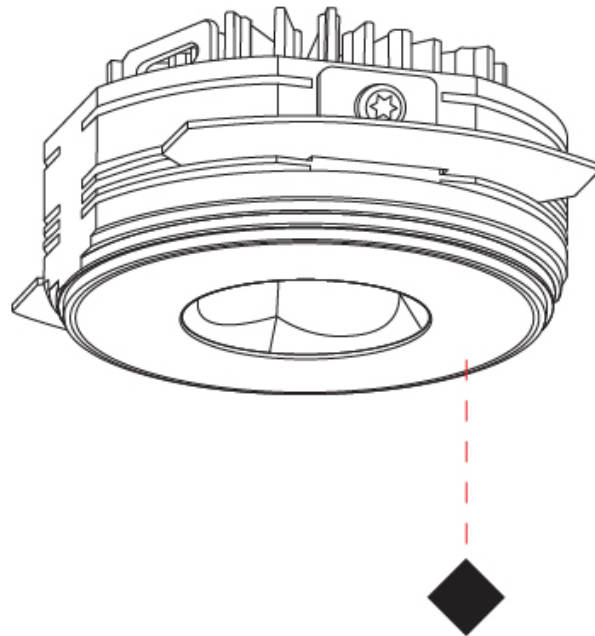

OIKO PRO ROUND TRIMLESS

A35880-

PROJECT

TYPE

SPECIFIER

QUANTITY

DATE