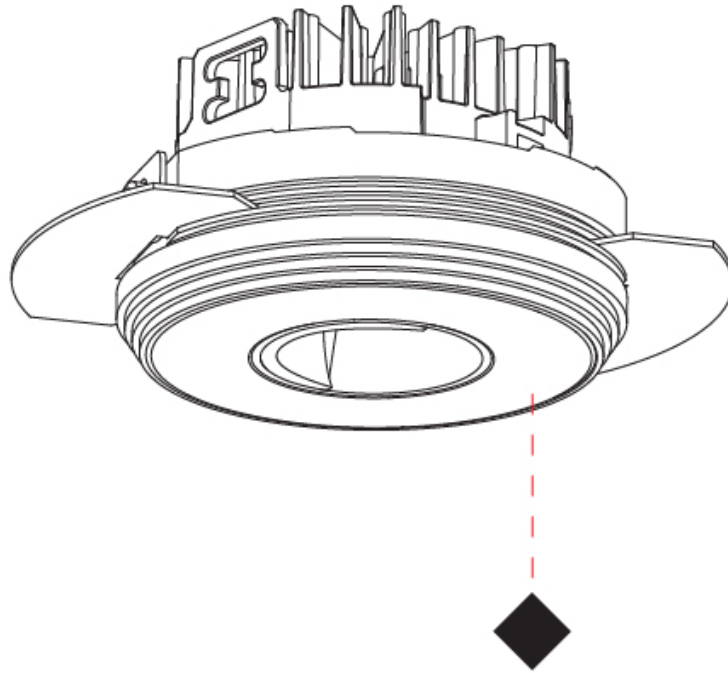

OIKO PRO ROUND TRIMLESS

A35875-

PROJECT

TYPE

SPECIFIER

QUANTITY

DATE