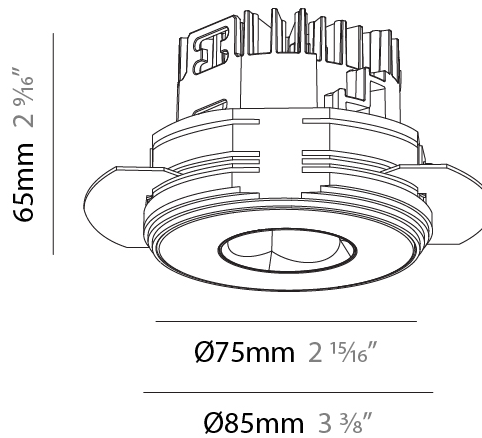

GENERAL

Series: Oiko Pro
Subseries: Oiko Pro Round
Brand: Prolicht
Division: Architectural
Mounting Type: Trimless
Mounting Location: Ceiling
Subcategory: Downlight

PHYSICAL

Shape: Round
Diameter (mm): 75
Diameter (in): 2 15/16
Height (mm): 65
Height (in): 2 9/16
Ceiling Thickness (mm): 10 / 12.5 / 15 / 25
Ceiling Thickness (in): 3/8 or 1/2 or 9/16 or 1
Min. Recessing Depth (mm): 70
Min. Recessing Depth (in): 2 3/4
Light Distribution: Direct
Diffuser: Lens Pack - Spread Lens / Linear Spread Lens / Honeycomb Louver
Fixture Finish: SSR / BKV / CWI / CRY / HAB / UFT / ITA / RUA / FTG / MYG / LOD / PUS / FRO / FUP / KIA / POP / BLS / SPG / MEY / GOH / GUM / CHC / COM / ABZ / JAG / OBR / MOS / ROR
Fixture Material: Aluminum Die Cast
Cut-out Measurements: 86mm / 2 11/16" Diameter

ELECTRICAL

Lamp Type: LED (Zhaga Standard)
Input Wattage (W): 14
Total Output Wattage (W): 12.7
Dimming: Dali Dimming
Driver Included: No
Driver Location: Recessed Housing
Driver Type: Constant Current - Universal (120Vac only for DALI driver)
Driver Class: Class 2
Input Voltage (V): 120 - 277
Constant Current (MA): 700

LED

Color Temperature (°K): 2700-6500 Tunable White
Max. Delivered Lumen (lm): 1129
Nominal Lumen (lm): 1460
CRI: >90 CRI
Lamp Life (hrs): 50000
Special LEDs offerings: Tunable White

OPTICAL

Reflector°: 36
Adjustability: Fixed

RATINGS AND CERTIFICATIONS

Certified By: Certified for North American Standards
IP rating: IP20