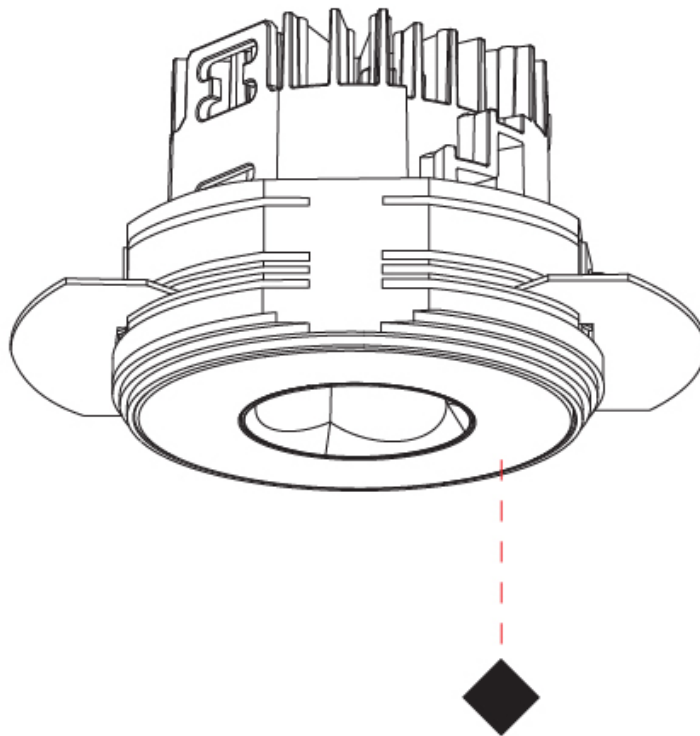

OIKO PRO ROUND TRIMLESS

A35878-

PROJECT	_____
TYPE	_____
SPECIFIER	_____
QUANTITY	_____
DATE	_____