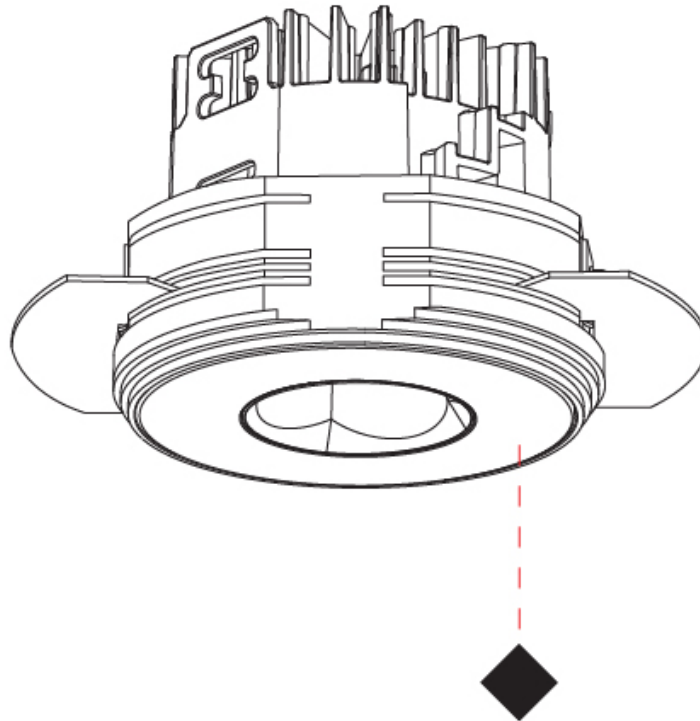

OIKO PRO ROUND TRIMLESS

A35877-

PROJECT _____

TYPE _____

SPECIFIER _____

QUANTITY _____

DATE _____

A