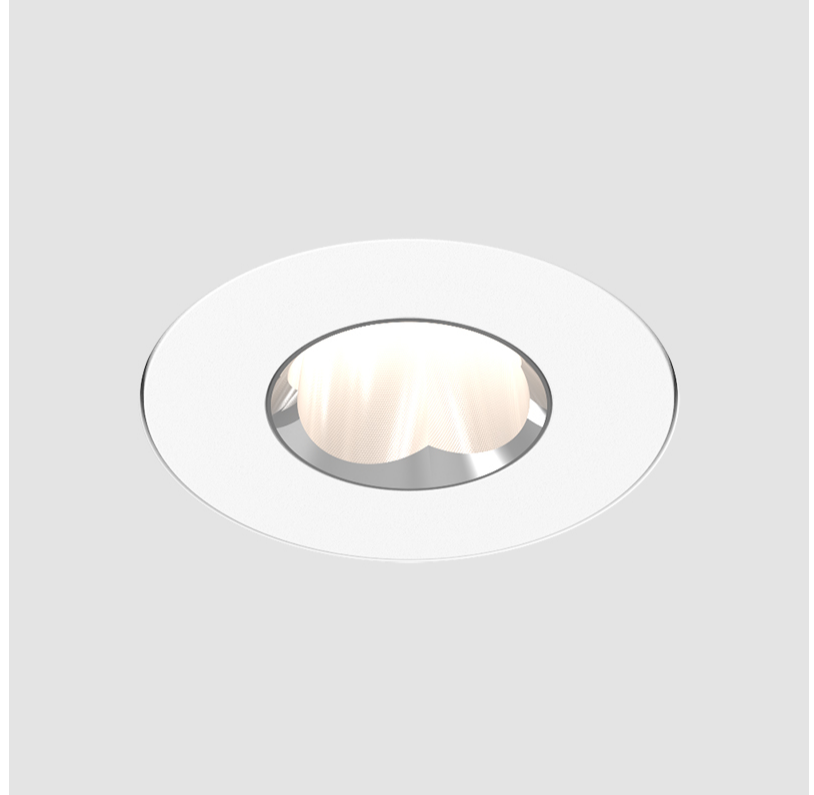

GENERAL

Series: Oiko Pro
Subseries: Oiko Pro Round
Brand: Prolicht
Division: Architectural
Mounting Type: Trimless
Mounting Location: Ceiling
Subcategory: Downlight

PHYSICAL

Shape: Round
Diameter (mm): 75
Diameter (in): 2 15/16
Height (mm): 65
Height (in): 2 9/16
Ceiling Thickness (mm): 10 / 12.5 / 15 / 25
Ceiling Thickness (in): 3/8 or 1/2 or 9/16 or 1
Min. Recessing Depth (mm): 70
Min. Recessing Depth (in): 2 3/4
Light Distribution: Direct
Diffuser: Lens Pack - Spread Lens / Linear Spread Lens / Honeycomb Louver
Fixture Finish: SSR / BKV / CWI / CRY / HAB / UFT / ITA / RUA / FTG / MYG / LOD / PUS / FRO / FUP / KIA / POP / BLS / SPG / MEY / GOH / GUM / CHC / COM / ABZ / JAG / OBR / MOS / ROR
Fixture Material: Aluminum Die Cast
Cut-out Measurements: 86mm / 2 11/16" Diameter

ELECTRICAL

Lamp Type: LED (Zhaga Standard)
Input Wattage (W): 14
Total Output Wattage (W): 12.7
Dimming: Dali Dimming
Driver Included: No
Driver Location: Recessed Housing
Driver Type: Constant Current - Universal (120Vac only for DALI driver)
Driver Class: Class 2
Input Voltage (V): 120 - 277
Constant Current (MA): 700

LED

Color Temperature (°K): 2700-6500 Tunable White
Max. Delivered Lumen (lm): 1129
Nominal Lumen (lm): 1460
CRI: >90 CRI
Lamp Life (hrs): 50000
Special LEDs offerings: Tunable White

OPTICAL

Reflector°: 36
Adjustability: Fixed

RATINGS AND CERTIFICATIONS

Certified By: Certified for North American Standards
IP rating: IP20