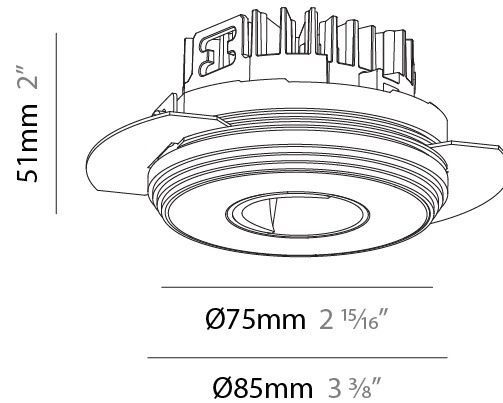

GENERAL

Series: Oiko Pro
Subseries: Oiko Pro Round
Brand: Prolicht
Division: Architectural
Mounting Type: Trimless
Mounting Location: Ceiling
Subcategory: Wallwash

PHYSICAL

Shape: Round
Diameter (mm): 75
Diameter (in): 2 15/16
Height (mm): 51
Height (in): 2
Ceiling Thickness (mm): 1 - 25
Ceiling Thickness (in): 1/16 - 1 3/16
Min. Recessing Depth (mm): 55
Min. Recessing Depth (in): 2 3/16
Light Distribution: Direct
Fixture Finish: SSR / BKV / CWI / CRY / HAB / UFT / ITA / RUA / FTG / MYG / LOD / PUS / FRO / FUP / KIA / POP / BLS / SPG / MEY / GOH / GUM / CHC / COM / ABZ / JAG / OBR / MOS / ROR
Fixture Material: Aluminum Die Cast
Cut-out Measurements: 86mm / 3 3/8" Diameter

ELECTRICAL

Lamp Type: LED (Zhaga Standard)
Input Wattage (W): 15
Total Output Wattage (W): 13.6
Dimming: Tri-Mode (Non-Dimming and Phase Dimming (120Vac only) and 0-10V Dimming)
Driver Included: No
Driver Location: Recessed Housing
Driver Type: Constant Current - Universal
Driver Class: Class 2
Input Voltage (V): 120 - 277
Constant Current (MA): 350

LED

Color Temperature (°K): 2700 / 3000 / 3500 / 4000
Max. Delivered Lumen (lm): 1302 / 1383 / 1449 / 1462
Nominal Lumen (lm): 1566 / 1665 / 1743 / 1759
CRI: >93 CRI
Lamp Life (hrs): 50000

OPTICAL

Adjustability: Fixed

RATINGS AND CERTIFICATIONS

Certified By: Certified for North American Standards
IP rating: IP20